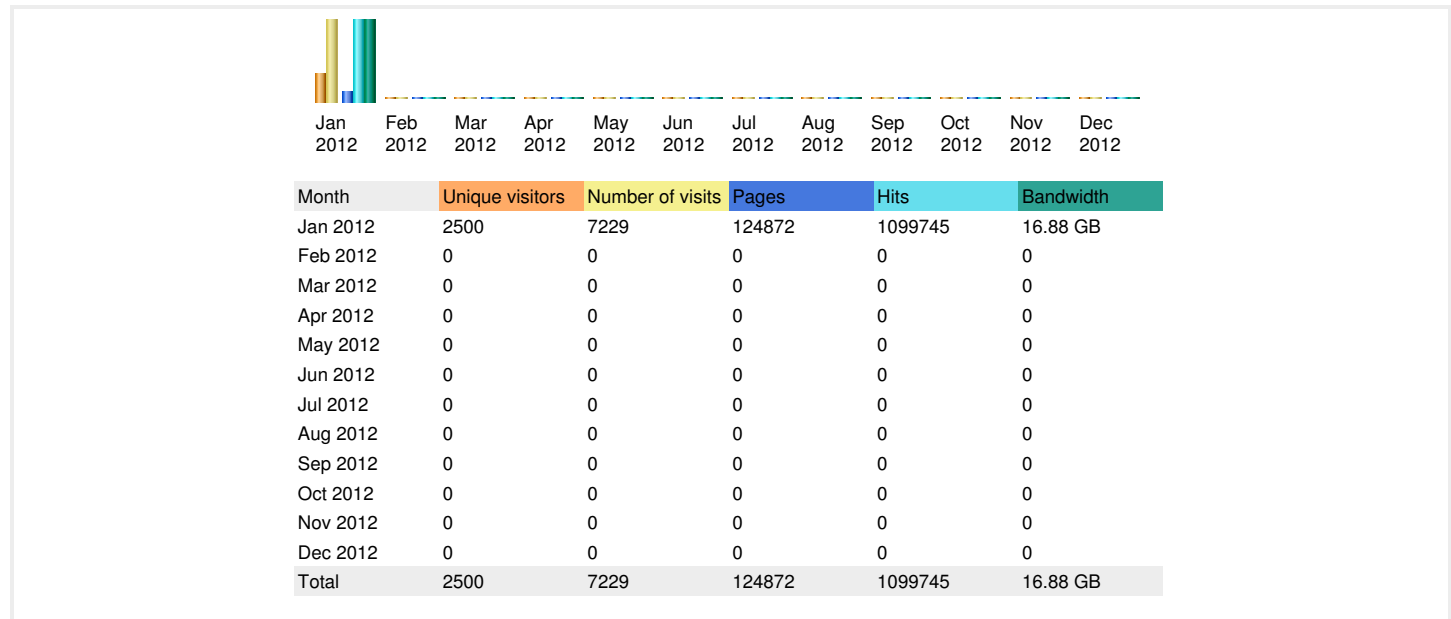

Reported period	Month Jan 2012				
First visit	01 Jan 2012 - 00:01				
Last visit	31 Jan 2012 - 22:57				
	Unique visitors	Number of visits	Pages	Hits	Bandwidth
Viewed traffic *	2500	7229 (2.89 visits/visitor)	124872 (17.27 pages/visit)	1099745 (152.12 hits/visit)	16.88 GB (2447.81 KB/visit)
Not viewed traffic *			51448	99497	2.62 GB

* Not viewed traffic includes traffic generated by robots, worms, or replies with special HTTP status codes.

Monthly history

Days of month

13 Jan 2012	267	4142	35715	502.07 MB
14 Jan 2012	201	4916	30574	461.42 MB
15 Jan 2012	244	6227	45125	692.35 MB
16 Jan 2012	224	5835	43910	647.52 MB
17 Jan 2012	217	8644	48225	626.09 MB
18 Jan 2012	212	4022	40577	876.51 MB
19 Jan 2012	220	6098	48020	603.27 MB
20 Jan 2012	215	5160	42402	1.59 GB
21 Jan 2012	222	3657	34451	735.05 MB
22 Jan 2012	196	3769	37669	578.06 MB
23 Jan 2012	256	3953	33637	592.45 MB
24 Jan 2012	238	3843	35297	540.77 MB
25 Jan 2012	228	5823	44860	895.75 MB
26 Jan 2012	212	4278	44573	588.00 MB
27 Jan 2012	230	4856	48726	692.37 MB
28 Jan 2012	195	1915	20833	147.70 MB
29 Jan 2012	216	2061	20128	250.29 MB
30 Jan 2012	253	2212	17220	238.92 MB
31 Jan 2012	205	2543	21423	304.11 MB
Average	233.19	4028.13	35475.65	557.44 MB
Total	7229	124872	1099745	16.88 GB