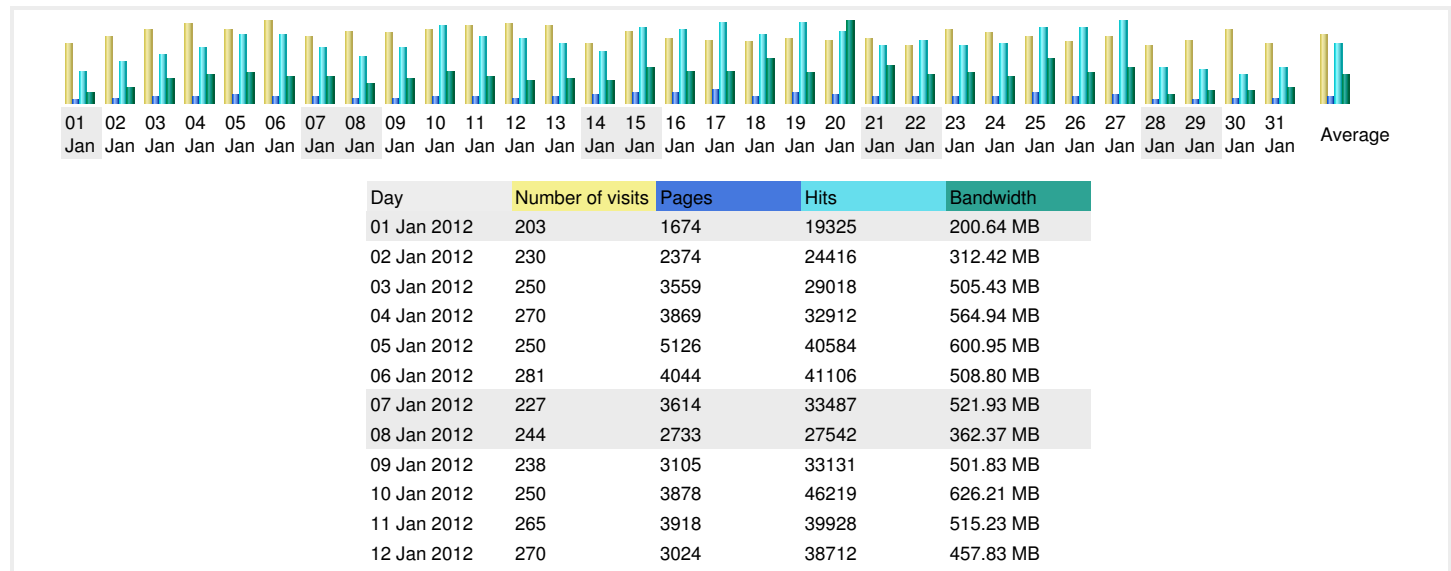

Reported period	Month Jan 2012				
First visit	01 Jan 2012 - 00:01				
Last visit	31 Jan 2012 - 22:57				
	Unique visitors	Number of visits	Pages	Hits	Bandwidth
Viewed traffic *	2500	7229 (2.89 visits/visitor)	124872 (17.27 pages/visit)	1099745 (152.12 hits/visit)	16.88 GB (2447.81 KB/visit)
Not viewed traffic *			51448	99497	2.62 GB

* Not viewed traffic includes traffic generated by robots, worms, or replies with special HTTP status codes.

Monthly history

Days of month

13 Jan 2012	267	4142	35715	502.07 MB
14 Jan 2012	201	4916	30574	461.42 MB
15 Jan 2012	244	6227	45125	692.35 MB
16 Jan 2012	224	5835	43910	647.52 MB
17 Jan 2012	217	8644	48225	626.09 MB
18 Jan 2012	212	4022	40577	876.51 MB
19 Jan 2012	220	6098	48020	603.27 MB
20 Jan 2012	215	5160	42402	1.59 GB
21 Jan 2012	222	3657	34451	735.05 MB
22 Jan 2012	196	3769	37669	578.06 MB
23 Jan 2012	256	3953	33637	592.45 MB
24 Jan 2012	238	3843	35297	540.77 MB
25 Jan 2012	228	5823	44860	895.75 MB
26 Jan 2012	212	4278	44573	588.00 MB
27 Jan 2012	230	4856	48726	692.37 MB
28 Jan 2012	195	1915	20833	147.70 MB
29 Jan 2012	216	2061	20128	250.29 MB
30 Jan 2012	253	2212	17220	238.92 MB
31 Jan 2012	205	2543	21423	304.11 MB
Average	233.19	4028.13	35475.65	557.44 MB
Total	7229	124872	1099745	16.88 GB